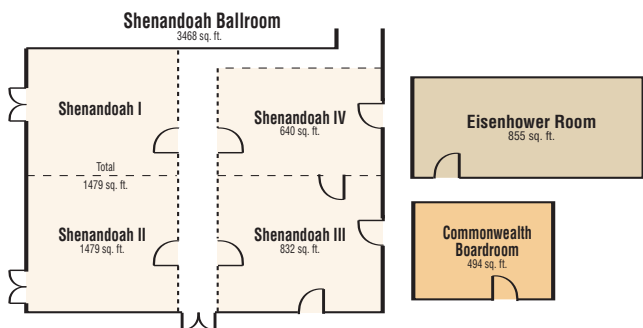

Arlington, Virginia

NATIONAL AIRPORT

With over 5,000 square feet of flexible meeting and conference space, the Holiday Inn National Airport is designed to meet your every need. The Shenandoah Ballroom will comfortably seat up to 300 people. Well appointed facilities are available for more intimate social or breakout sessions.

Room	Dimensions (W x L x H)	Square Feet	Reception	Banquet	Theater	Classroom
Shenandoah Ballroom	68' x 51' x 11'	3,468	350	250	300	150
Shenandoah I & II	29' x 51' x 11'	1,479	170	100	160	100
Shenandoah III	32' x 26' x 11'	832	120	60	100	60
Shenandoah IV	32' x 20' x 11'	640	75	40	80	50
Commonwealth Boardroom	26' x 19' x 8'	494	45	30	40	18
Eisenhower Room	19' x 45' x 9'	855	120	60	90	40