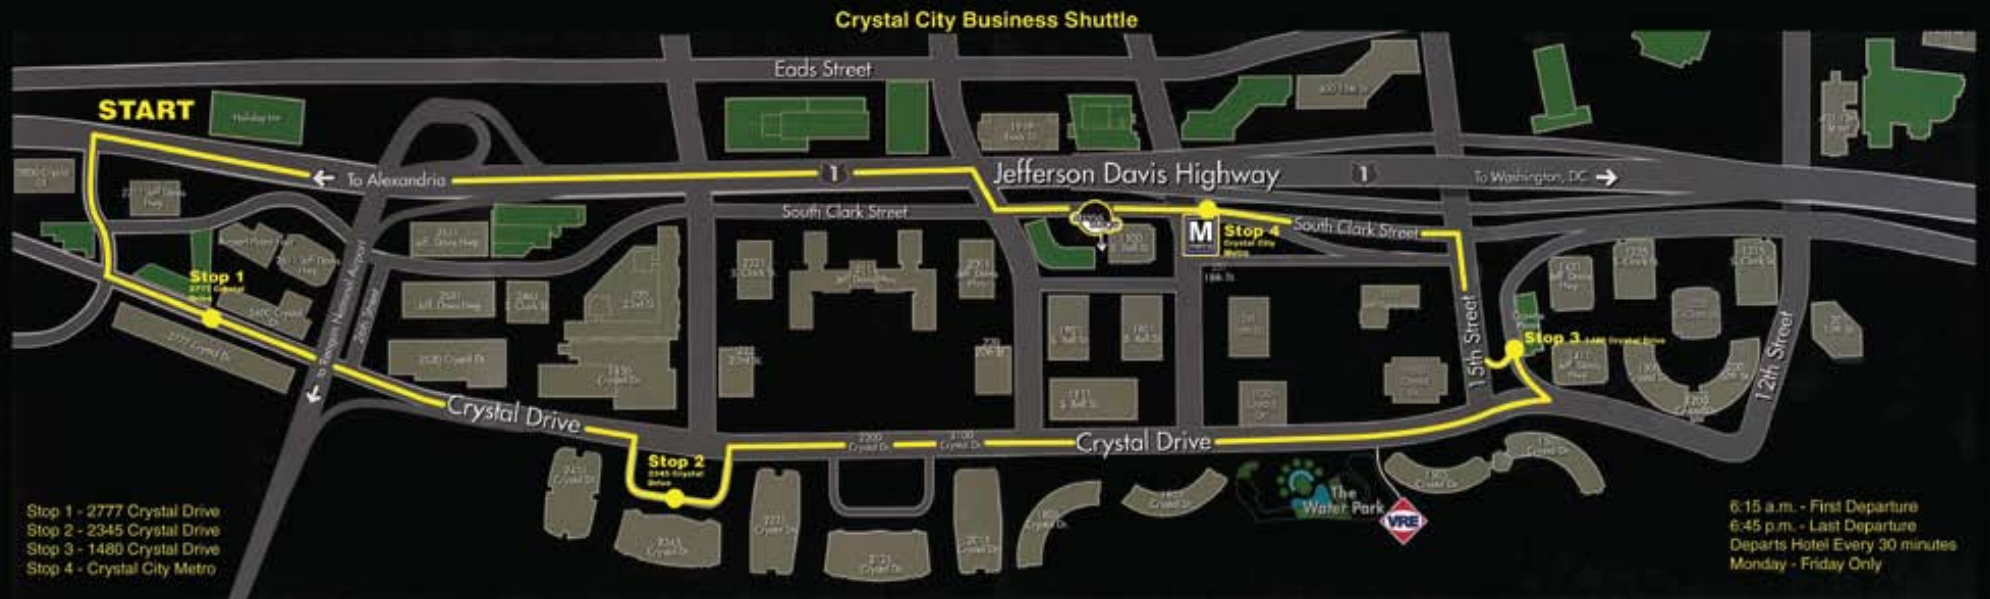

Crystal City Business Shuttle

Shuttle Schedule
Monday - Friday Only
6:15 AM - 6:45 PM
Shuttle will depart 15 and 45 after Hrs.