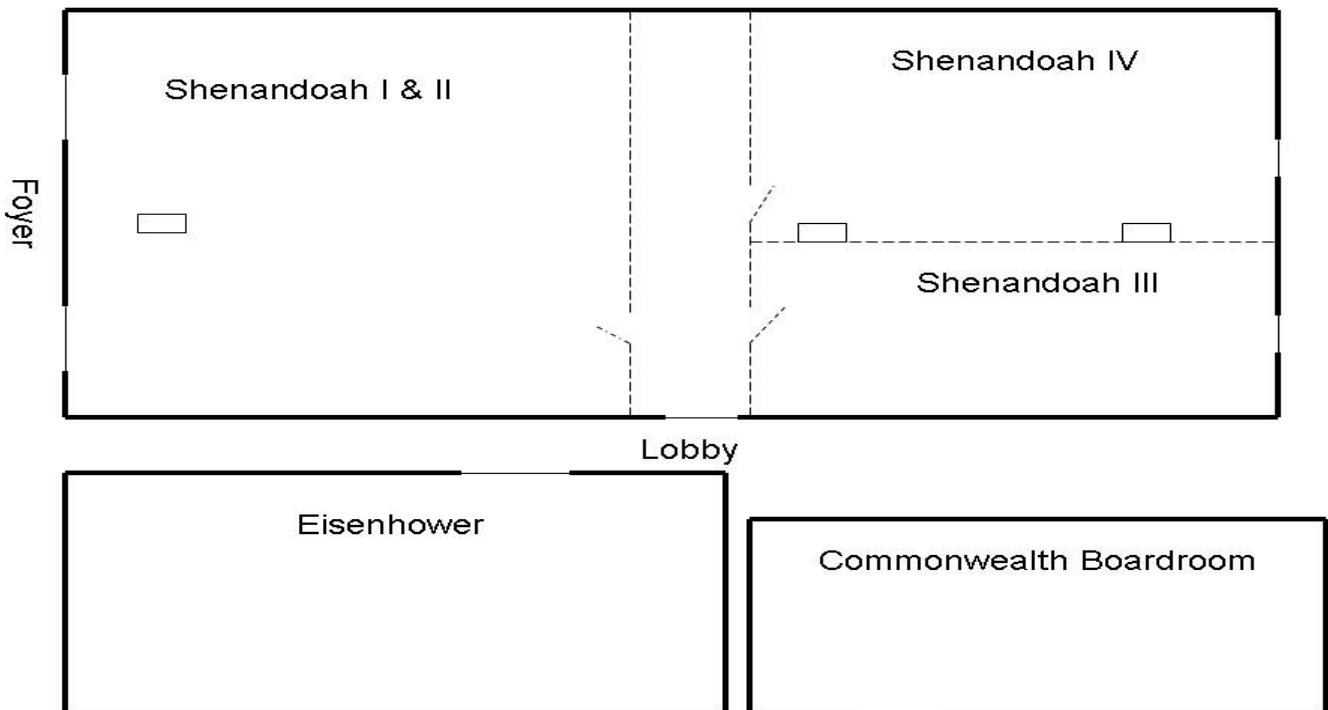

Meeting Rooms	Ceiling Height	Sq Ft.	Length & Width	Rounds	Theater	Classroom	Conference	U-Shape	Hollow Sq.	Reception
Shenandoah Ballroom	11 ft	3468	51 x 68	250	350	200	100	70	75	300
Shenandoah I & II	11 ft	1734	51 x 34	120	150	80	40	40	40	100
Shenandoah III & IV	11 ft	1632	51 x 32	108	140	70	N/A	N/A	N/A	100
Shenandoah III	11 ft	640	20 x 32	40	50	36	20	20	20	30
Shenandoah IV	11 ft	832	26 x 32	50	60	45	30	30	30	60
Eisenhower	9 ft	855	19 x 45	60	70	47	32	32	32	60
Commonwealth	8 ft	494	19 x 26	N/A	N/A	N/A	20	N/A	N/A	N/A